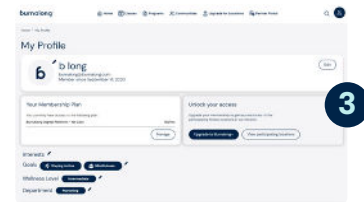

# INTRODUCING BURNALONG+

**YOUR ULTIMATE FITNESS PASS FOR \$29/MONTH  
SIGN UP OR CANCELLATION FEES? NOPE.**

10,000<sup>1</sup> FITNESS LOCATIONS

Gain access to multiple gym facilities nationwide with one digital card. Some amenities may include: saunas, pool, cardio equipment, group classes.

**1 Activate your complimentary Burnalong account (if you haven't already).**

Instantly access 50,000+ on-demand and live classes.

**2 Locate fitness centers in your area.**

Use the search feature within your account to find locations wherever you are.

**3 Upgrade to Burnalong+.**

Access 10,000+ fitness locations nationwide at a flat monthly rate.

**4 Visit any participating fitness center nationwide.**

Access your ID card in your profile within the Burnalong app, present it at the front desk, and go as often as you like!