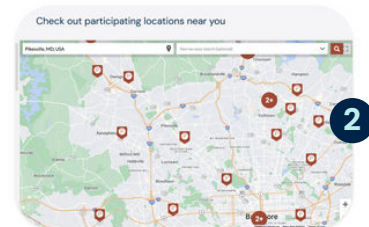

# INTRODUCING BURNALONG+

**YOUR ULTIMATE FITNESS PASS FOR \$29/MONTH  
SIGN UP OR CANCELLATION FEES? NOPE.**

10,000<sup>1</sup> FITNESS LOCATIONS

Gain access to multiple gym facilities nationwide with one digital card. Some amenities may include: saunas, pool, cardio equipment, group classes.

**1 Activate your complimentary Burnalong account (if you haven't already).**

Instantly access 50,000+ on-demand and live classes.

**2 Locate fitness centers in your area.**

Use the search feature within your account to find locations wherever you are.

**3 Upgrade to Burnalong+.**

Access 10,000+ fitness locations nationwide at a flat monthly rate.

**4 Visit any participating fitness center nationwide.**

Access your ID card in your profile within the Burnalong app, present it at the front desk, and go as often as you like!

Facilities and amenities vary by fitness location. Check with participating fitness location for hours of access.