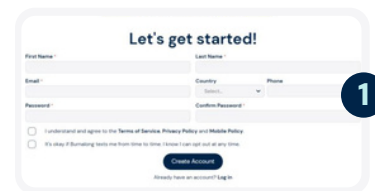

# INTRODUCING BURNALONG+

**YOUR ULTIMATE FITNESS PASS FOR \$29/MONTH  
SIGN UP OR CANCELLATION FEES? NOPE.**

10,000<sup>1</sup> FITNESS LOCATIONS

Gain access to multiple gym facilities nationwide with one digital card. Some amenities may include: saunas, pool, cardio equipment, group classes.

**1 Activate your complimentary Burnalong account (if you haven't already).**

Instantly access 50,000+ on-demand and live classes.

**2 Locate fitness centers in your area.**

Use the search feature within your account to find locations wherever you are.