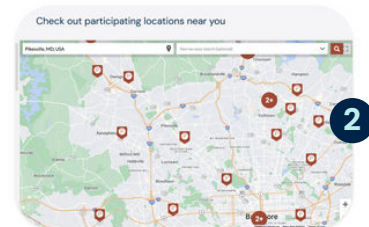

AON **INTRODUCING** **BURNALONG+**

**YOUR ULTIMATE FITNESS PASS FOR \$30.99/MONTH
SIGN UP OR CANCELLATION FEES? NOPE.**

10,000¹ FITNESS LOCATIONS

Gain access to multiple gym facilities nationwide with one digital card. Some amenities may include: saunas, pool, cardio equipment, group classes.

1 Activate your Burnalong account (if you haven't already).

Instantly access 50,000+ on-demand and live classes.

2 Locate fitness centers in your area.

Use the search feature within your account to find locations wherever you are.

3 Upgrade to Burnalong+.

Access 10,000+ fitness locations nationwide at a flat monthly rate.

4 Visit any participating fitness center nationwide.

Access your ID card in your profile within the Burnalong app, present it at the front desk, and go as often as you like!

Facilities and amenities vary by fitness location. Check with participating fitness location for hours of access.