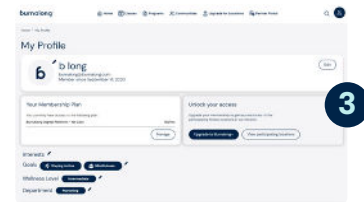

AON **INTRODUCING** **BURNALONG+**

**YOUR ULTIMATE FITNESS PASS FOR \$30.99/MONTH
SIGN UP OR CANCELLATION FEES? NOPE.**

10,000¹ FITNESS LOCATIONS

Gain access to multiple gym facilities nationwide with one digital card. Some amenities may include: saunas, pool, cardio equipment, group classes.

1 Activate your Burnalong account (if you haven't already).

Instantly access 50,000+ on-demand and live classes.

2 Locate fitness centers in your area.

Use the search feature within your account to find locations wherever you are.

3 Upgrade to Burnalong+.

Access 10,000+ fitness locations nationwide at a flat monthly rate.

4 Visit any participating fitness center nationwide.

Access your ID card in your profile within the Burnalong app, present it at the front desk, and go as often as you like!