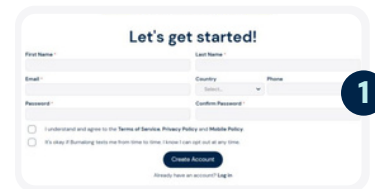

AON **INTRODUCING** **BURNALONG+**

**YOUR ULTIMATE FITNESS PASS FOR \$30.99/MONTH
SIGN UP OR CANCELLATION FEES? NOPE.**

10,000¹ FITNESS LOCATIONS

Gain access to multiple gym facilities nationwide with one digital card. Some amenities may include: saunas, pool, cardio equipment, group classes.

1 Activate your Burnalong account (if you haven't already).

Instantly access 50,000+ on-demand and live classes.

2 Locate fitness centers in your area.

Use the search feature within your account to find locations wherever you are.